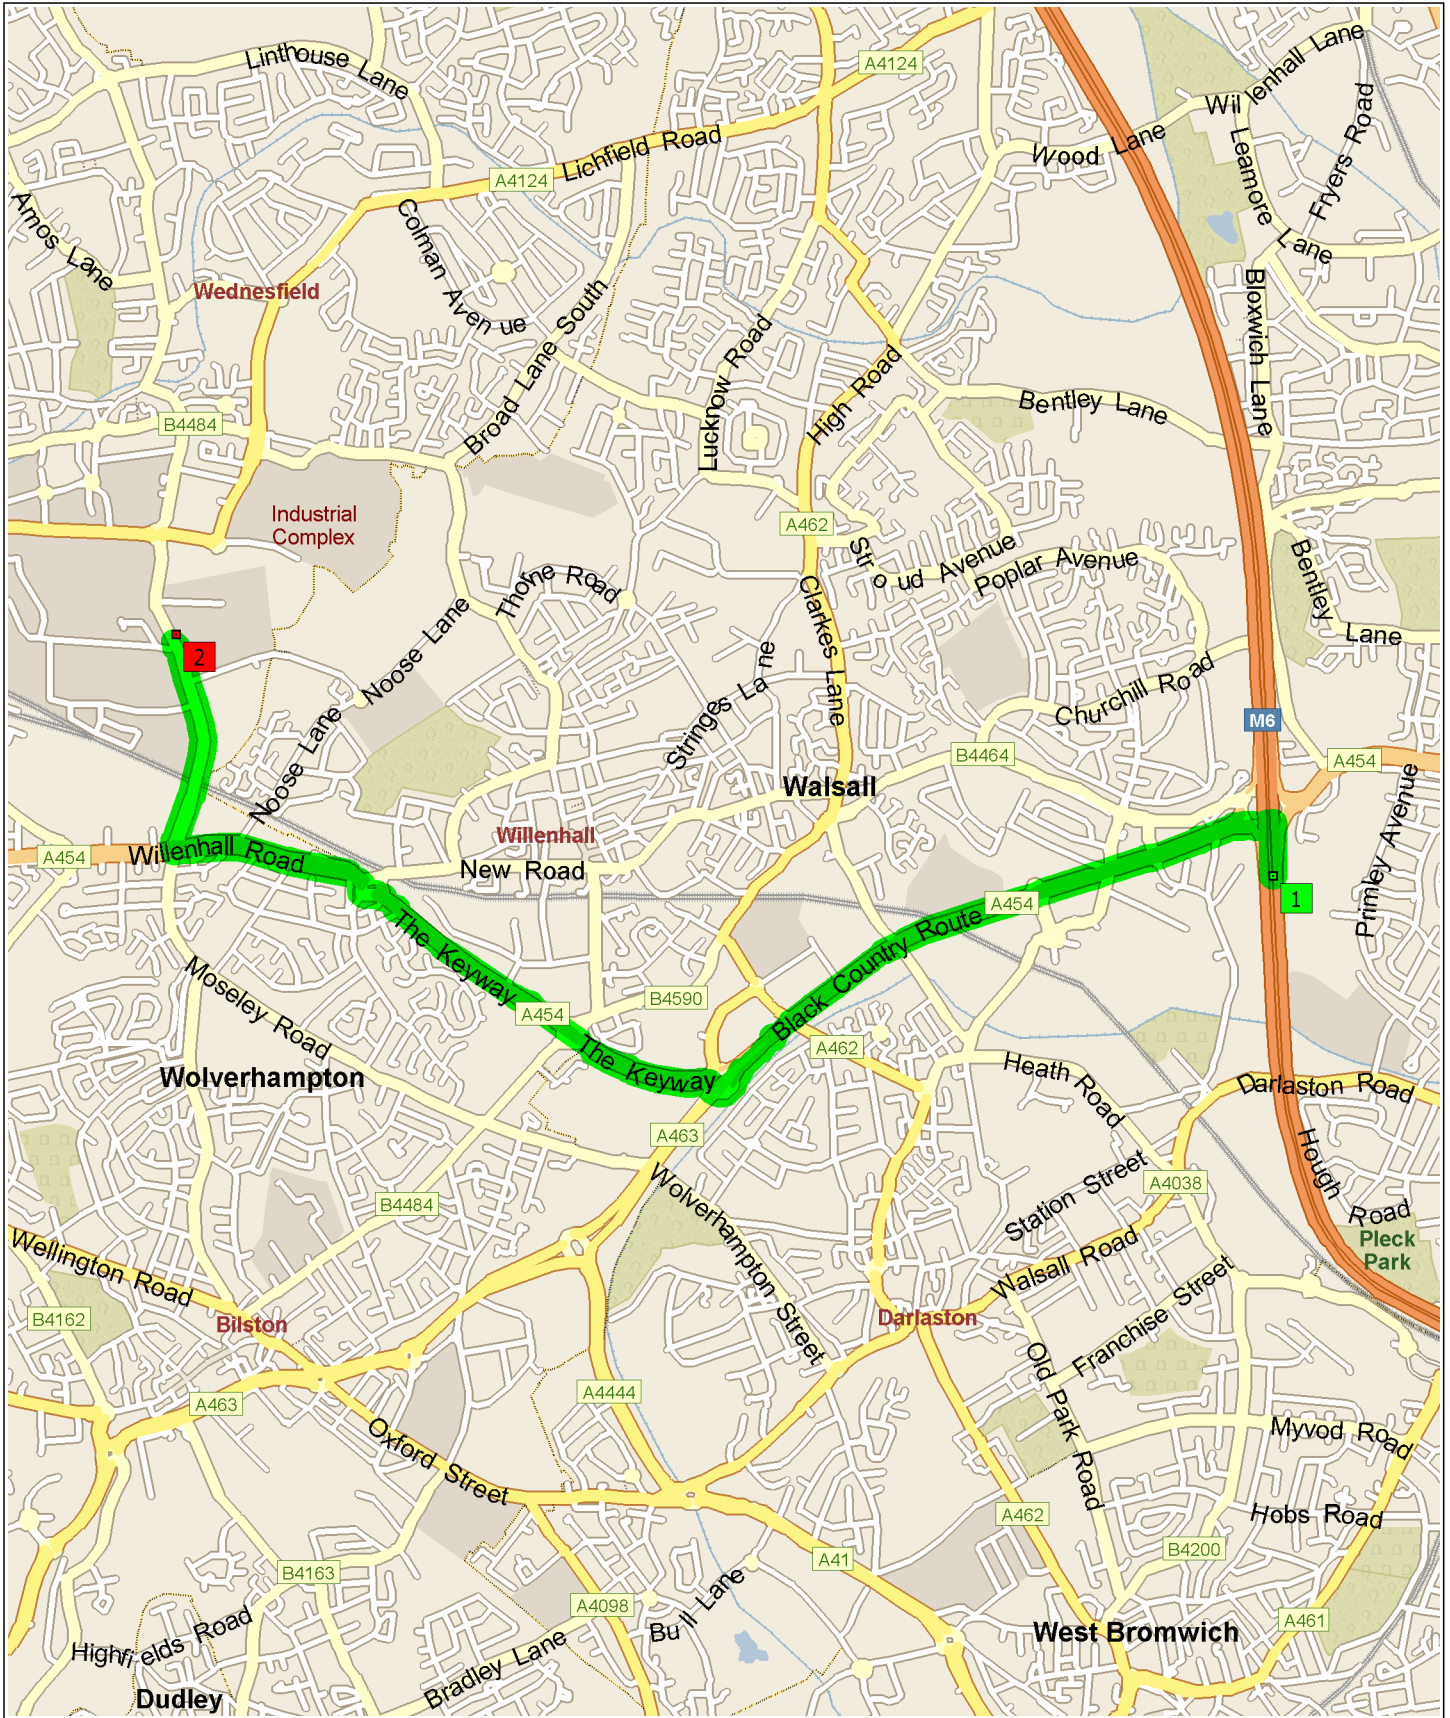

M6, Bentley, Walsall WS2 0 to WV13 3SN

3.8 miles; 6 minutes

09:00 0.0 mi **1** Depart M6, Bentley, Walsall WS2 0 on Local road(s) (North) for 0.1 mi
09:00 0.1 mi At roundabout, take the SECOND exit onto A454 [Black Country Route] for 1.4 mi
09:02 1.5 mi Keep LEFT onto Ramp for 0.2 mi
09:02 1.6 mi At roundabout, take the SECOND exit onto A454 [The Keyway] for 1.1 mi
09:03 2.7 mi At roundabout, take the SECOND exit onto A454 [Willenhall Road] for 0.6 mi
09:04 3.2 mi Turn RIGHT (North) onto Local road(s) for 10 yds
09:05 3.3 mi Keep LEFT onto Neachells Lane for 0.5 mi
09:06 3.8 mi **2** Arrive WV13 3SN