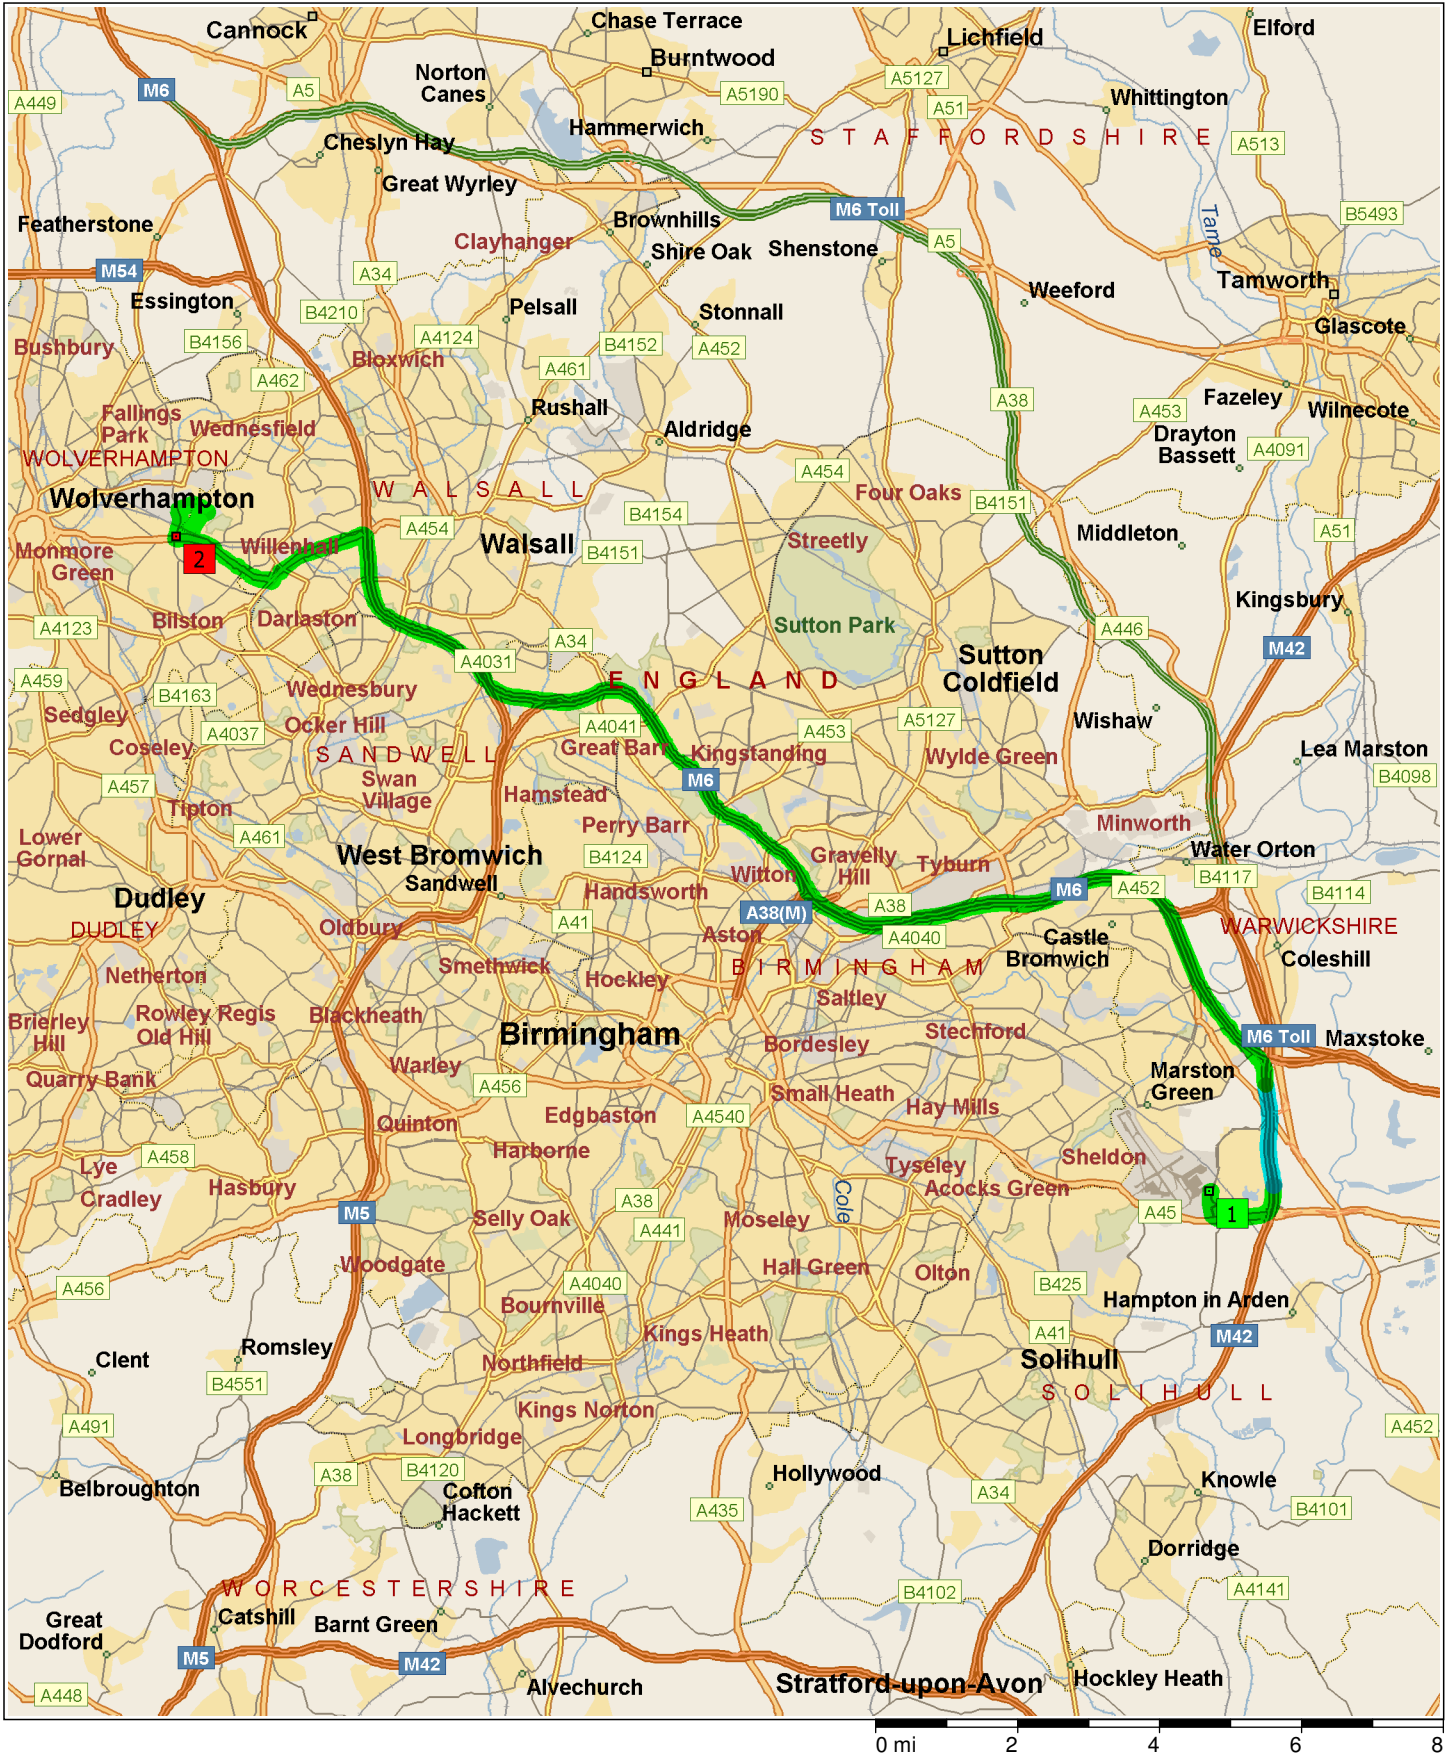

# Birmingham International Airport to Neachells Lane, Willenhall WV13 3

25.1 miles; 28 minutes

09:00	0.0 mi	<b>1</b> Depart Birmingham International Airport [Concorde Road, Birmingham International Airport, Birmingham, B26 3, United Kingdom, Tel: +44 121-7675511] on Local road(s) (East) for 54 yds towards Airport Exit
09:00	0.1 mi	Keep LEFT onto Airport Way for 0.2 mi towards Airport Exit
09:00	0.3 mi	At roundabout, take the THIRD exit onto Ramp for 0.3 mi
09:01	0.5 mi	Merge onto A45 [Coventry Road] for 0.5 mi
09:01	1.0 mi	Keep LEFT onto Ramp for 0.1 mi
09:01	1.2 mi	At roundabout, take the SECOND exit onto Ramp for 0.4 mi towards M42 / M1 and M6 / M1 / The North / London / Lichfield / Tamworth
09:02	1.6 mi	Merge onto M42 for 1.4 mi
09:03	3.0 mi	At Exit 7, take Ramp (LEFT) onto M6 for 17.1 mi towards M6 / The North West / B'ham
09:17	20.1 mi	At Exit 10, keep LEFT onto Ramp for 0.3 mi towards A454 / Walsall / W'hampton (Central and East)
09:18	20.4 mi	Take Ramp (LEFT) onto A454 [Black Country Route] for 1.3 mi towards A454 / A463 / Wolverhampton / Dudley
09:20	21.7 mi	Keep LEFT onto Ramp for 0.2 mi
09:20	21.9 mi	At roundabout, take the SECOND exit onto A454 [The Keyway] for 1.1 mi
09:21	23.0 mi	At roundabout, take the SECOND exit onto A454 [Willenhall Road] for 0.6 mi
09:22	23.5 mi	Turn RIGHT (North) onto Local road(s) for 10 yds
09:22	23.5 mi	Bear RIGHT (East) onto A454 [Willenhall Road] for 0.2 mi
09:23	23.7 mi	Turn LEFT (North) onto Noose Lane for 0.5 mi
09:25	24.2 mi	At roundabout, take the FIRST exit onto Watery Lane for 0.5 mi
09:26	24.6 mi	Turn LEFT (South) onto Neachells Lane for 0.4 mi
09:28	25.1 mi	<b>2</b> Arrive Neachells Lane, Willenhall WV13 3